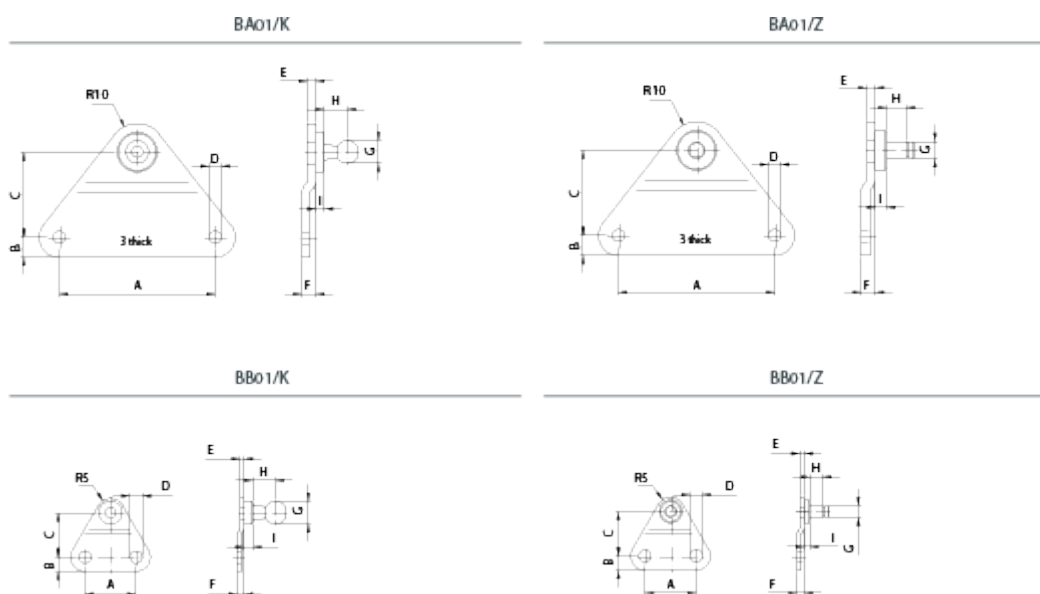

Article number: 04HBB01K08

Description: Stabilus Industry Line Side bracket, flat Steel
Type BB01K08 M8

Measures

A = 18

B = 5

C = 15.5

D = 4.3

E = 1.5

F = 2.5

G = 8

H = 8

I = 3

Stability = 180 N